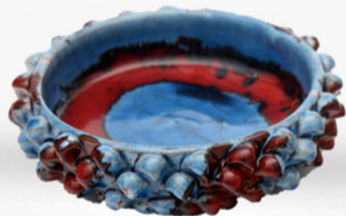

LINEA/LINE

TERZO FUOCO CIOTOLA PIGNA /PINECONE BOWL

CODICE/CODE 202123

Dimensioni/Dimensions:
Diametro/Diameter Ø 15 cm

Colore/Color:
Turchese-Rosso/Turquoise-
Red

Bartes