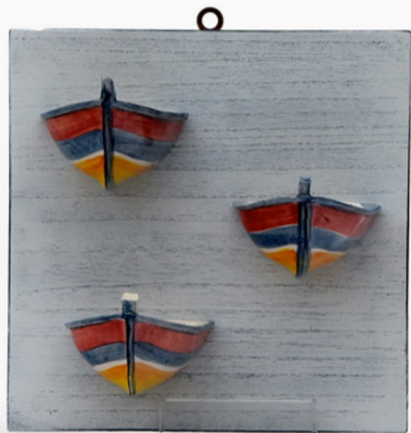

*Bartes*

QUADRO/PAINTING  
**INGOBBIO  
PESCI TONDO**

CODICE/CODE 202037

**Dimensioni/Dimensions:**  
Diametro/Diameter 25 cm

**Colore/Color:**  
Blu/Blue  
Verde/Green

*Bartes*

QUADRO/PAINTING